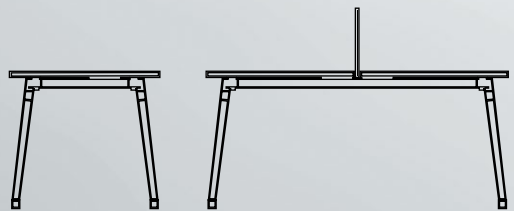

The renowned design work of Antoni Arola and Jordi Tamayo finds a new dimension in this flexible, adaptable desking system. Fresh stands out for its modularity and singular, soft lines that humanize the office.

FRESH