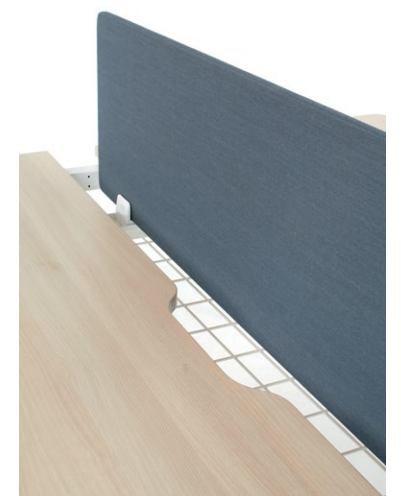

Sliding desk top. With cut-out or wire feed strips.