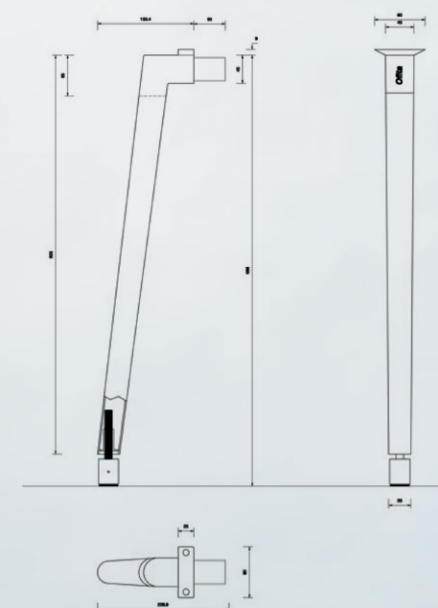

The singular design helps give the office a human scale, identity and shared spirit.

The quick-assembly system allows for simple reconfiguration, modularity and flexibility of the workstations.

Behind the stylized look are perfectly-fitting technical components.